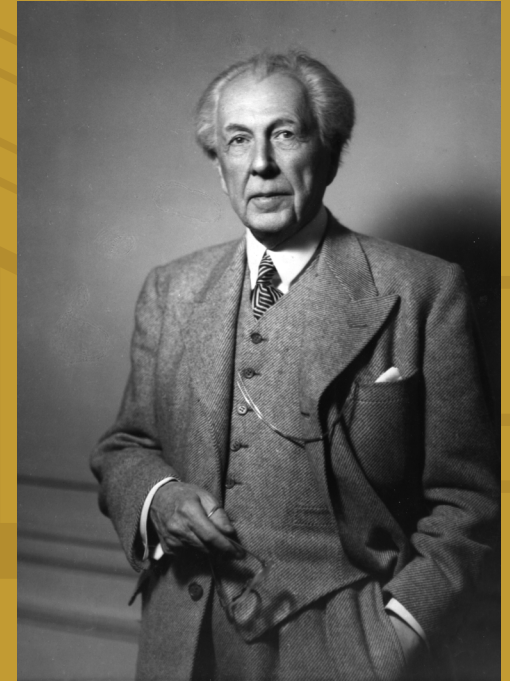

# 2021 – 2022 FRANK LLOYD WRIGHT NATIONAL RECIPROCAL SITES MEMBERSHIP PROGRAM

Photo Credit: Carlyle Studios, 28 W. 57th Street, New York.  
Collection of Frank Lloyd Wright Trust, Chicago.

THE FRANK LLOYD WRIGHT NATIONAL RECIPROCAL SITES PROGRAM IS AN ALLIANCE OF FRANK LLOYD WRIGHT ORGANIZATIONS THAT OFFER RECIPROCAL BENEFITS TO PARTICIPATING MEMBERS.